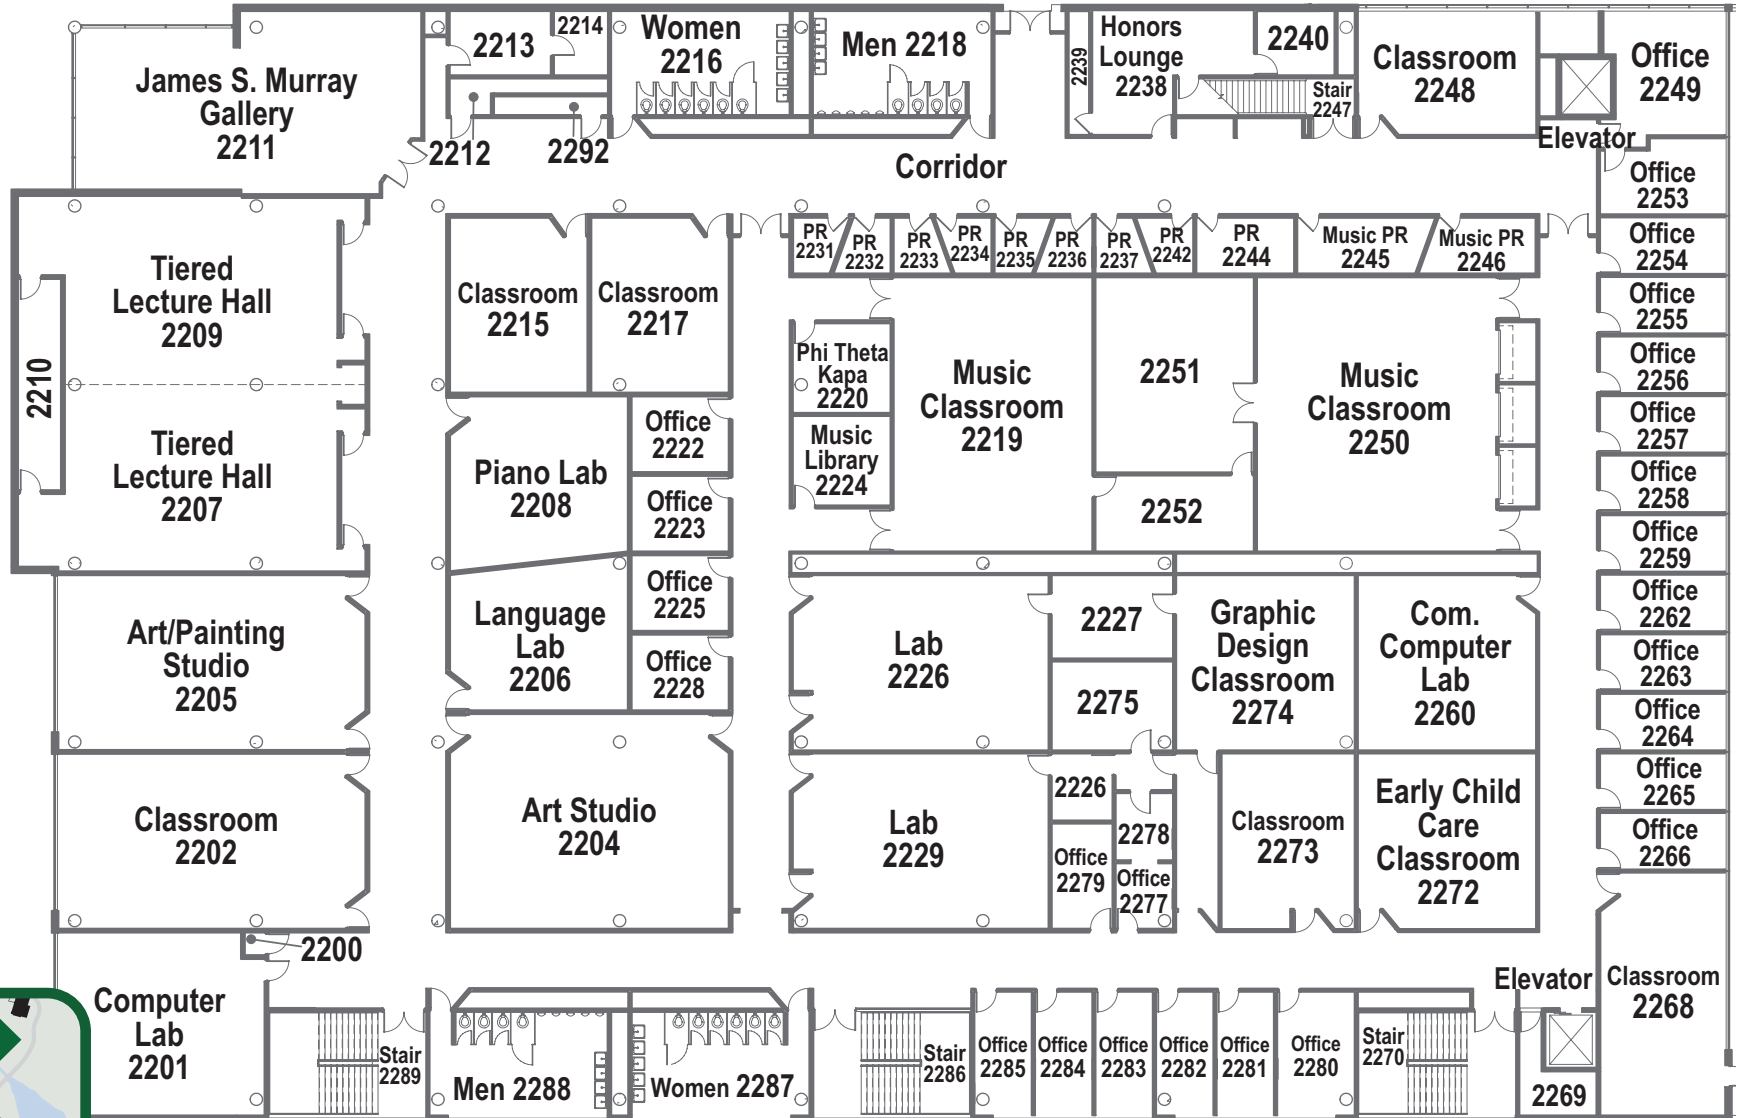

UNDER CONSTRUCTION

Student Services now
in Millennium Center

Testing Center in Logan Hall

TRIO and WEI in
lower Sangamon Hall

Lincoln Land Community College

5250 Shepherd Rd. • Springfield, IL 62703

217-786-2200 • www.llcc.edu

Menard Hall

Lower Level

2475 Poorman Drive